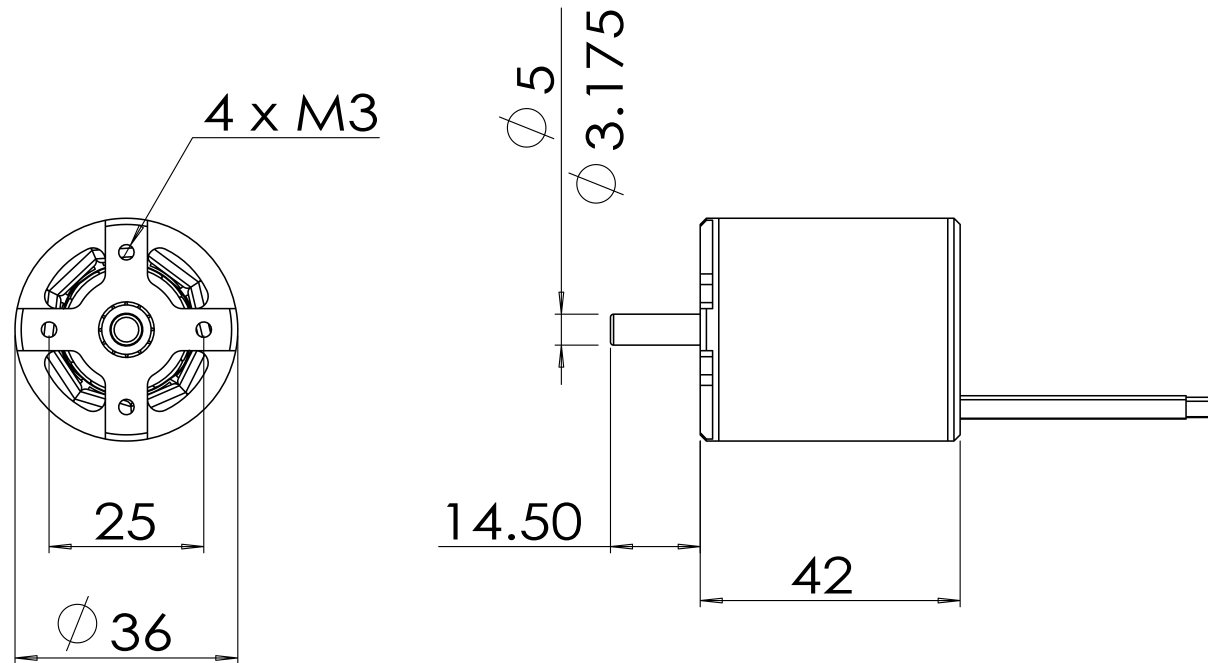

TENSHOCK EZ-2220 Brushless Motor

TENSHOCK
Monster Brushless System