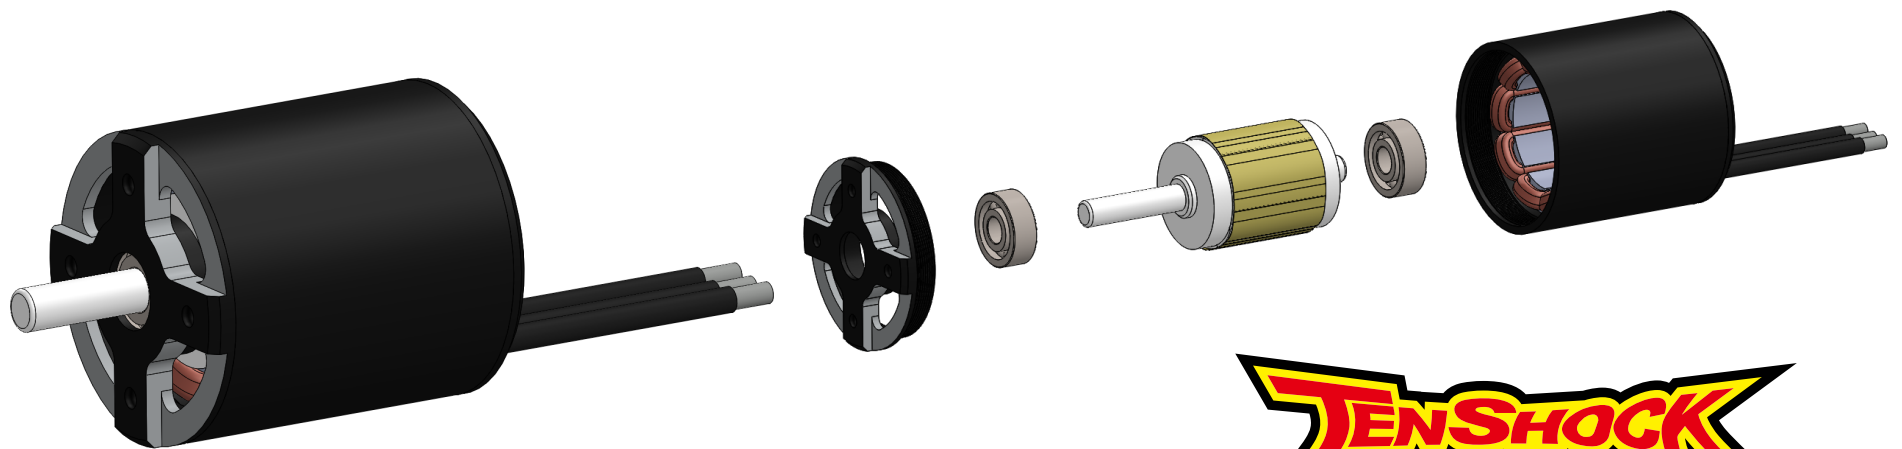

TENSHOCK EZ-2220 Brushless Motor

TENSHOCK
Monster Brushless System